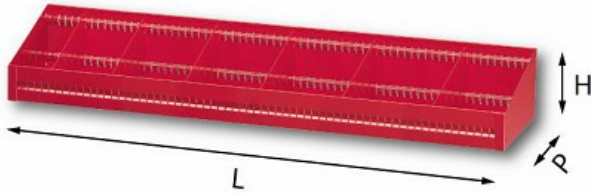

INCLINED SHELF

5003 RIB3

- Inclined shelf with 6 removable dividers
- To combine with the uprights of line 5003 MF
- Supplied with anti-slip rubber mat

Family details

Code	LxPxH mm	 Weight kg	 Quantity for packaging
U50030038	1425x275x185	9	1